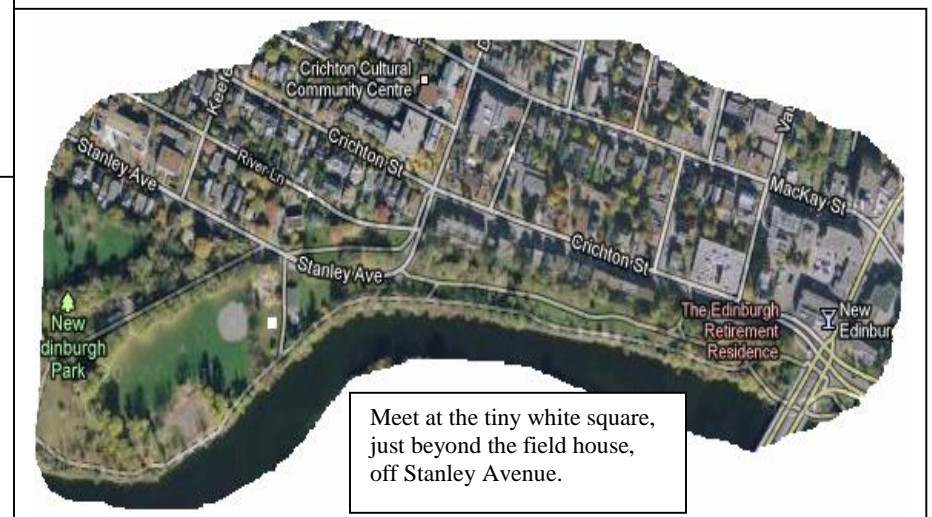

Who: Poets' Pathway
Councillor Peter Clark
Dr. Steven Artelle; Ronnie R. Brown
Michel Thérien

For Alfred Garneau; Archibald Lampman
Archie is 151 today!

The Poets' Pathway in New Edinburgh
Unveiling on the banks of the Rideau River:
La rivière, To the Ottawa

Meet at the tiny white square,
just beyond the field house,
off Stanley Avenue.